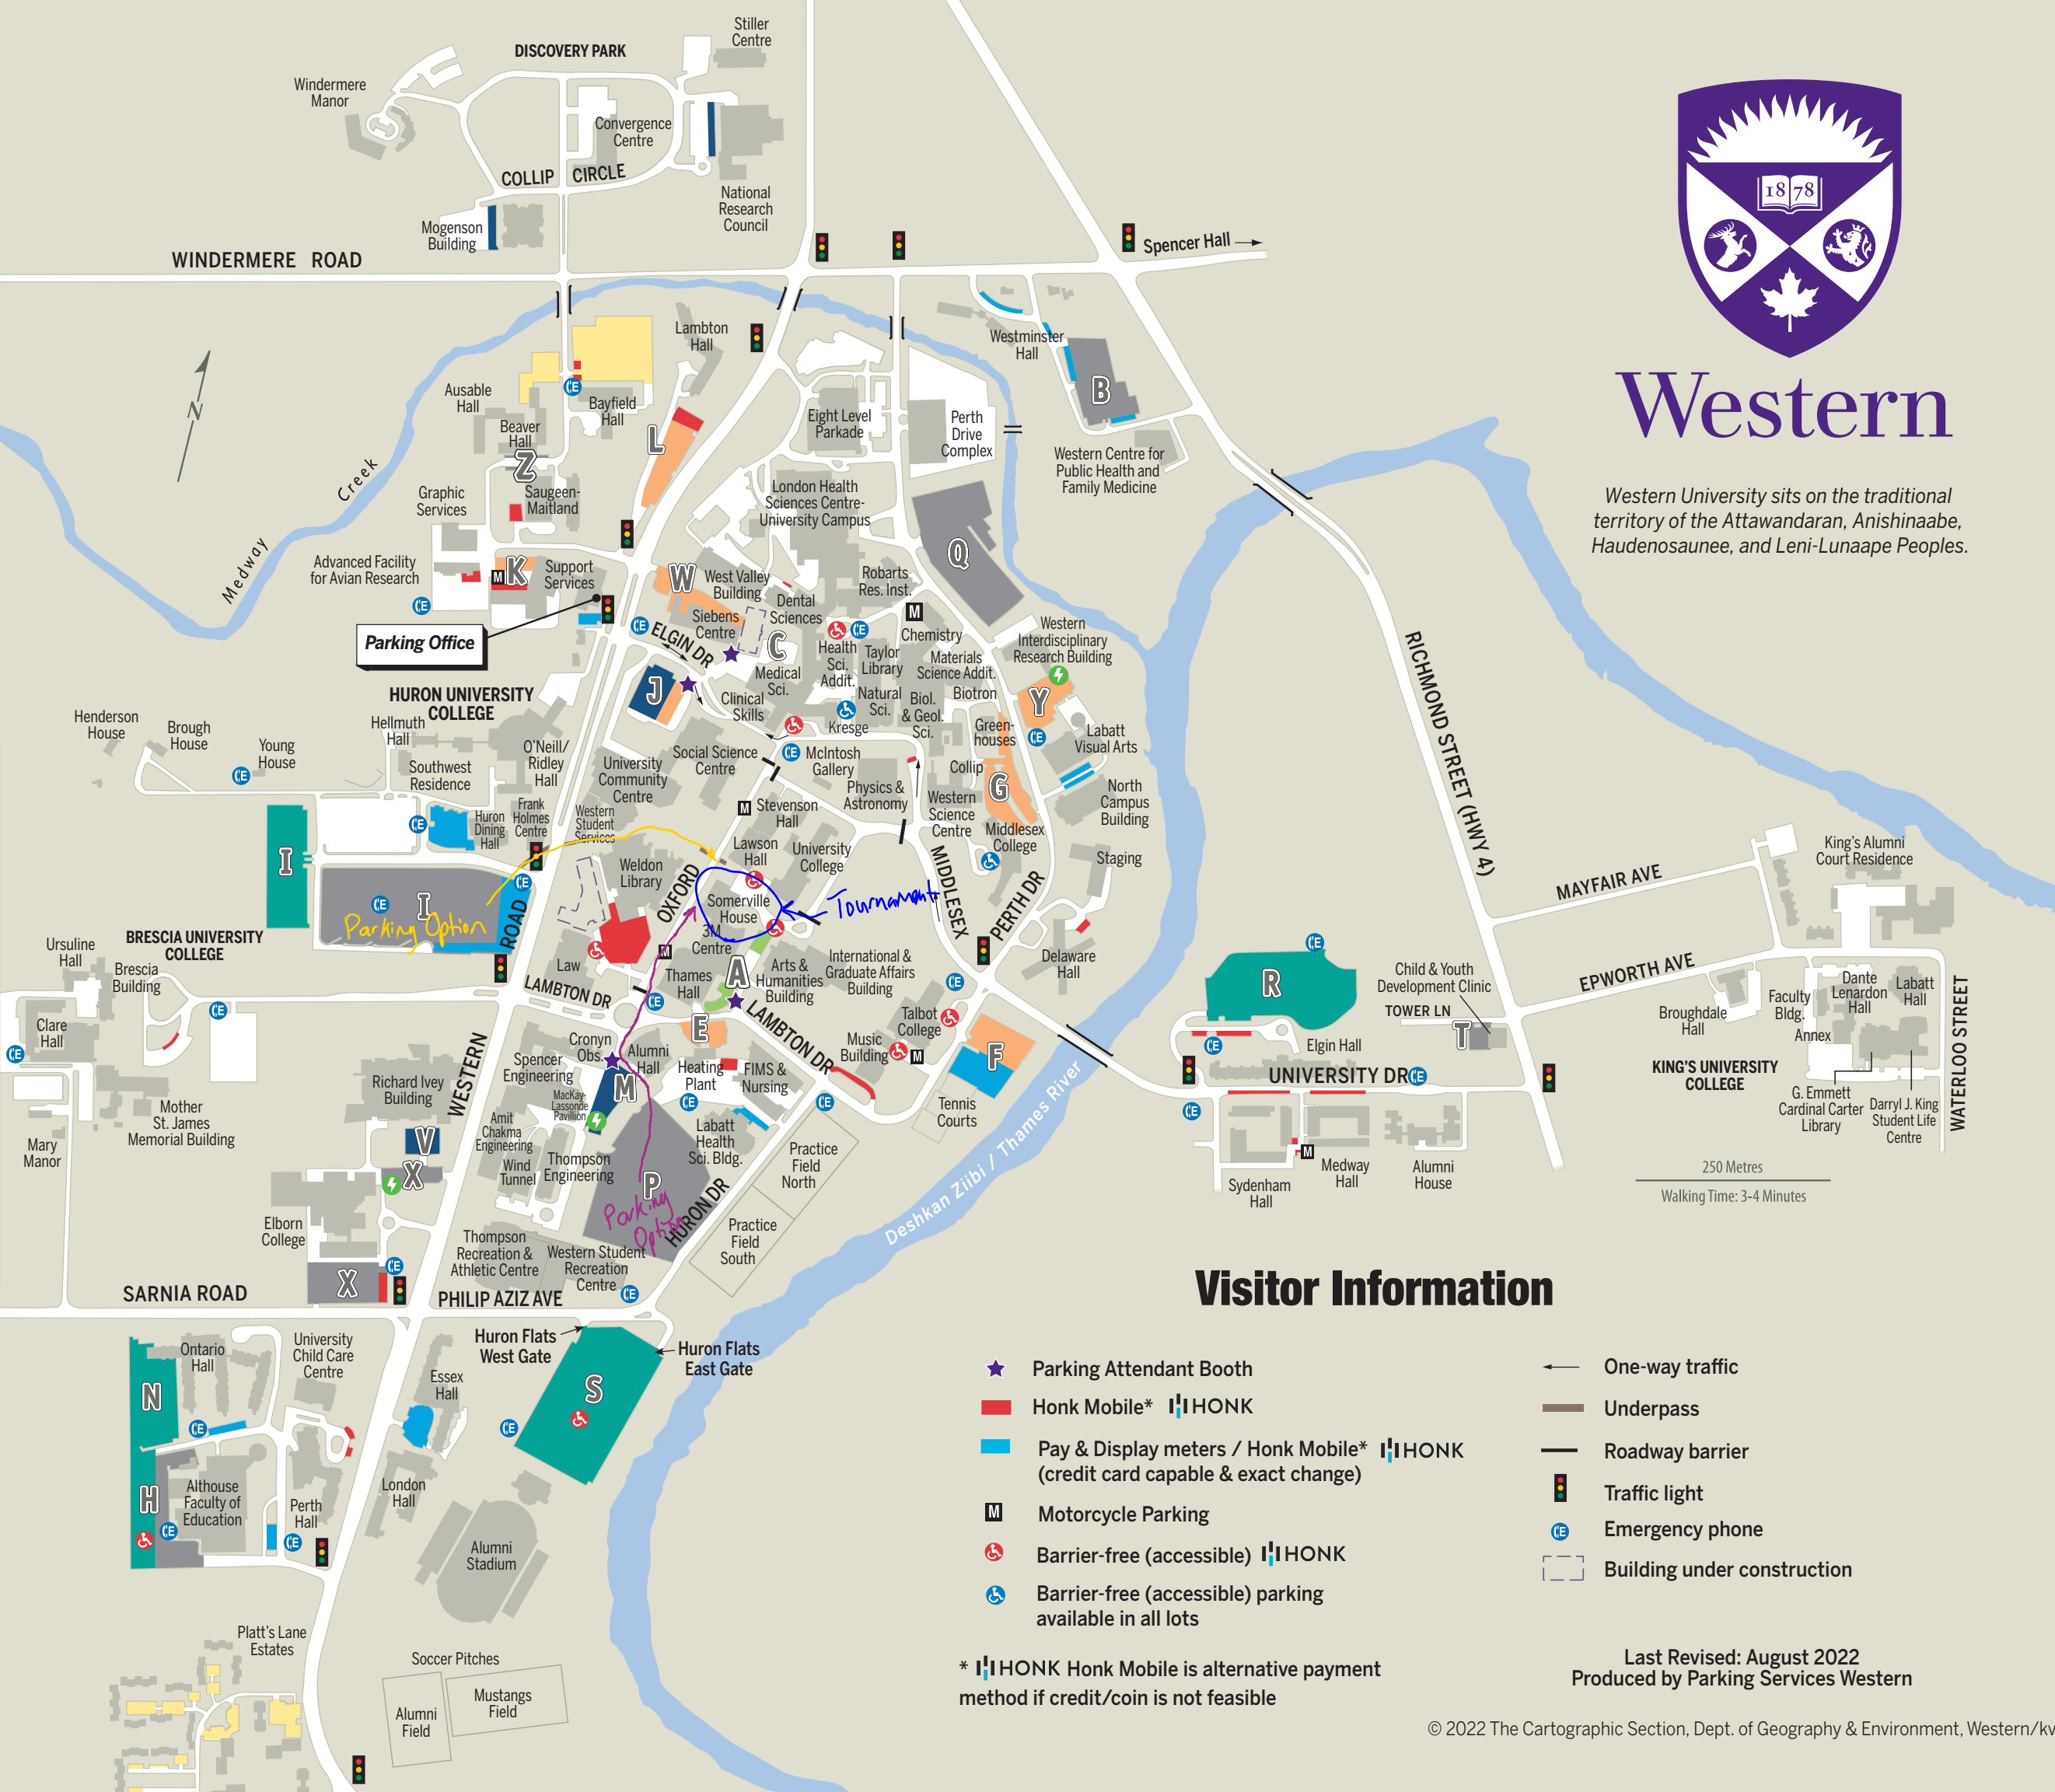

PARKING INFO

Western Parking Permits

Western

Western University sits on the traditional territory of the Attawandaran, Anishinaabe, Haudenosaunee, and Leni-Lunaape Peoples.

FACULTY/STAFF ORANGE PERMIT LOTS

E Upper Heating <i>(Reserved permits only)</i>	K Support Services <i>(Reserved permits only)</i>
F Talbot	L Lambton
G Middlesex	W Siebens <i>(Reserved permits only)</i>
J Social Science <i>(Reserved permits only)</i>	Y Visual Arts

FACULTY/STAFF GREY PERMIT LOTS

B Westminster	Q Chemistry
H Althouse	T Tower Lane
I Springett	X Elborn College
P South Valley	Z SSB Overflow Staff

STUDENT PARKING

H Althouse	R Medway
I Springett	S Huron Flats
N Ontario	

VISITOR PARKING

J Social Science	V Ivey (<i>RESTRICTED PARKING</i>)
M Alumni / Thompson	

PATIENT LOTS

C Medical Science	A Fowler Clinic

UNIVERSITY APARTMENT PARKING

An apartment permit is required

Visitor Information

- ★ Parking Attendant Booth
- Honk Mobile* **I|HONK**
- Pay & Display meters / Honk Mobile* **I|HONK**
  (credit card capable & exact change)
- Motorcycle Parking
- ♿ Barrier-free (accessible) **I|HONK**
- ♿ Barrier-free (accessible) parking available in all lots

- ← One-way traffic
- Underpass
- Roadway barrier
- 🚦 Traffic light
- ☎ Emergency phone
- 🚧 Building under construction

* **I|HONK** Honk Mobile is alternative payment method if credit/coin is not feasible

Last Revised: August 2022
Produced by Parking Services Western